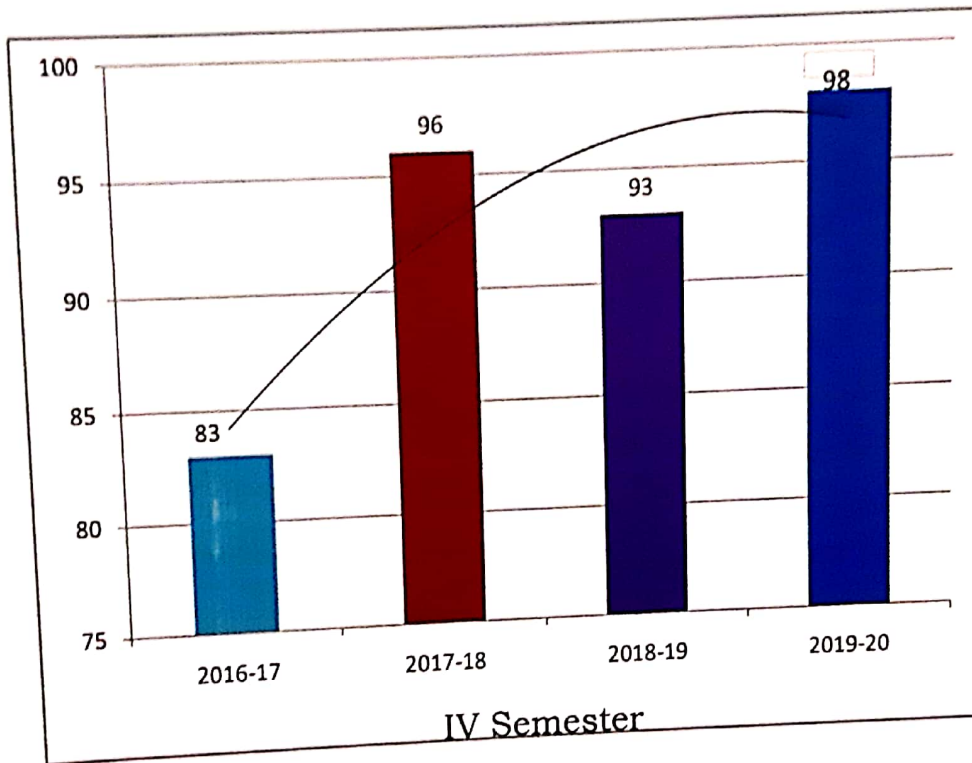

SDM College of Engineering & Technology, Dharwad - 580002
Department of Mathematics
Result Analysis

IV Semester

2016-17	2017-18	2018-19	2019-20
83	96	93	98

Jeniferu
Associate Professor & Head
Dept. Of Mathematics
SDM College of Engg. & Tech.
Dharwad