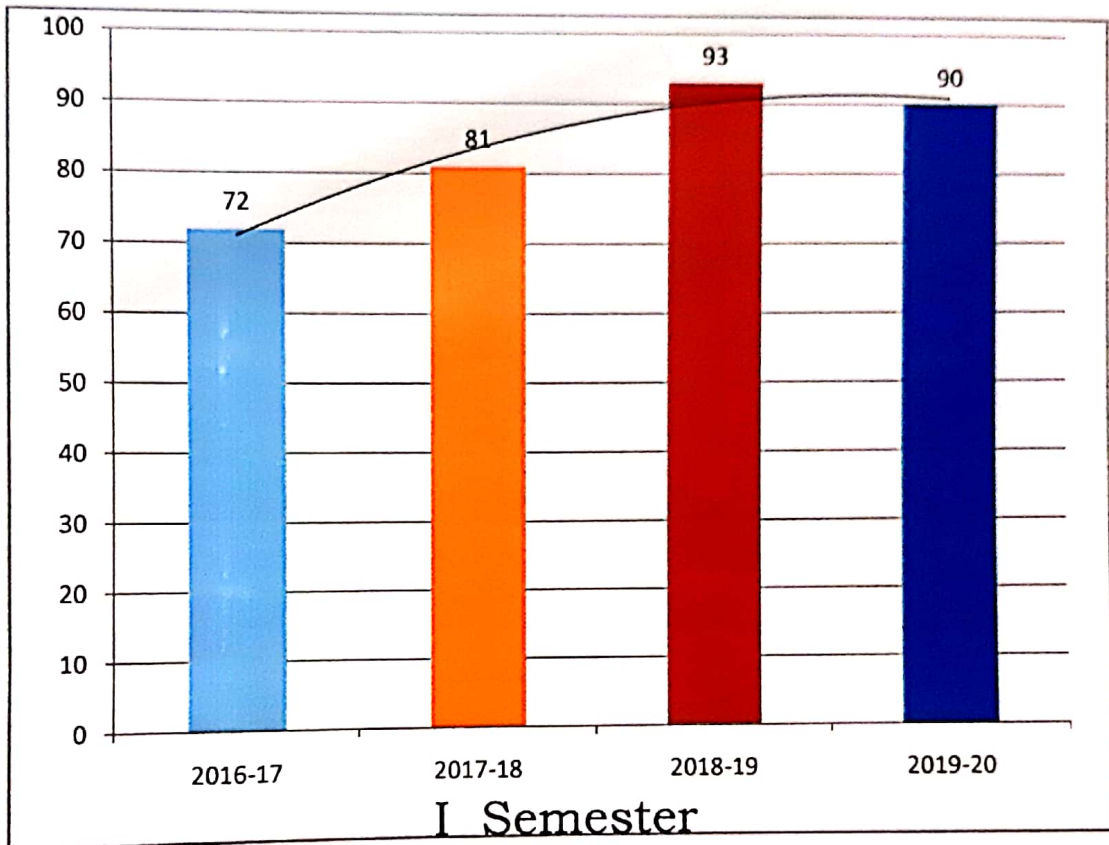

SDM College of Engineering & Technology, Dharwad - 580002
Department of Mathematics
Result Analysis

I Semester

2016-17	2017-18	2018-19	2019-20
72	81	93	90

Jenifer u
Associate Professor & Head
Dept. Of Mathematics
SDM College of Engg. & Tech.
Dharwad