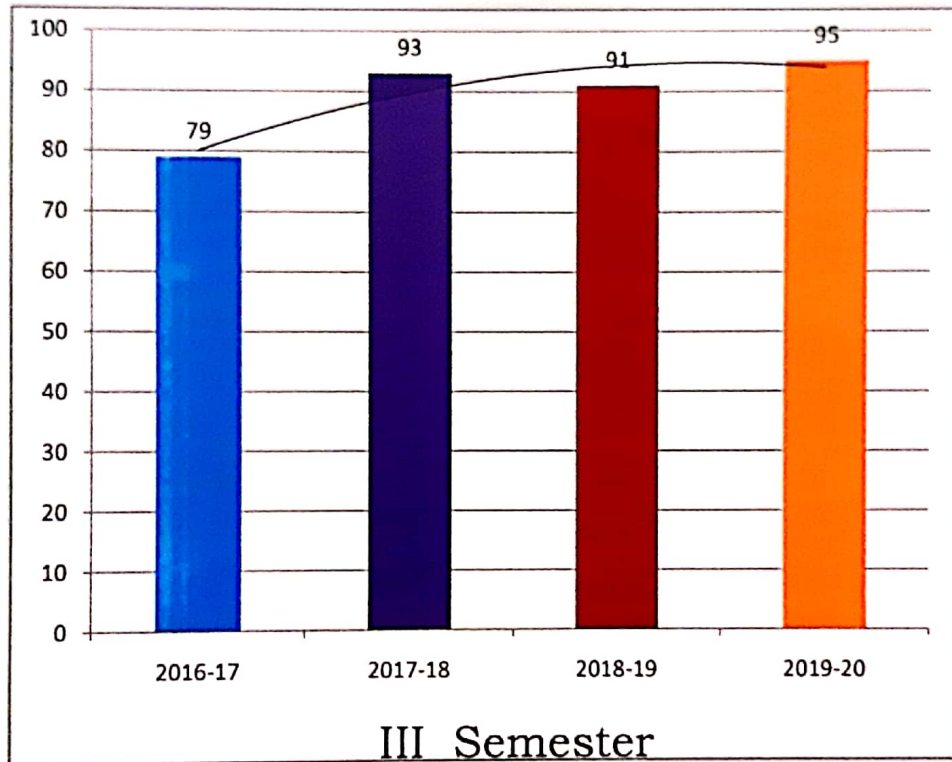

SDM College of Engineering & Technology, Dharwad - 580002

Department of Mathematics

Result Analysis

III Semester

2016-17	2017-18	2018-19	2019-20
79	93	91	95

Jenifer
Associate Professor & Head
Dept. Of Mathematics
SDM College of Engg. & Tech.
Dharwad