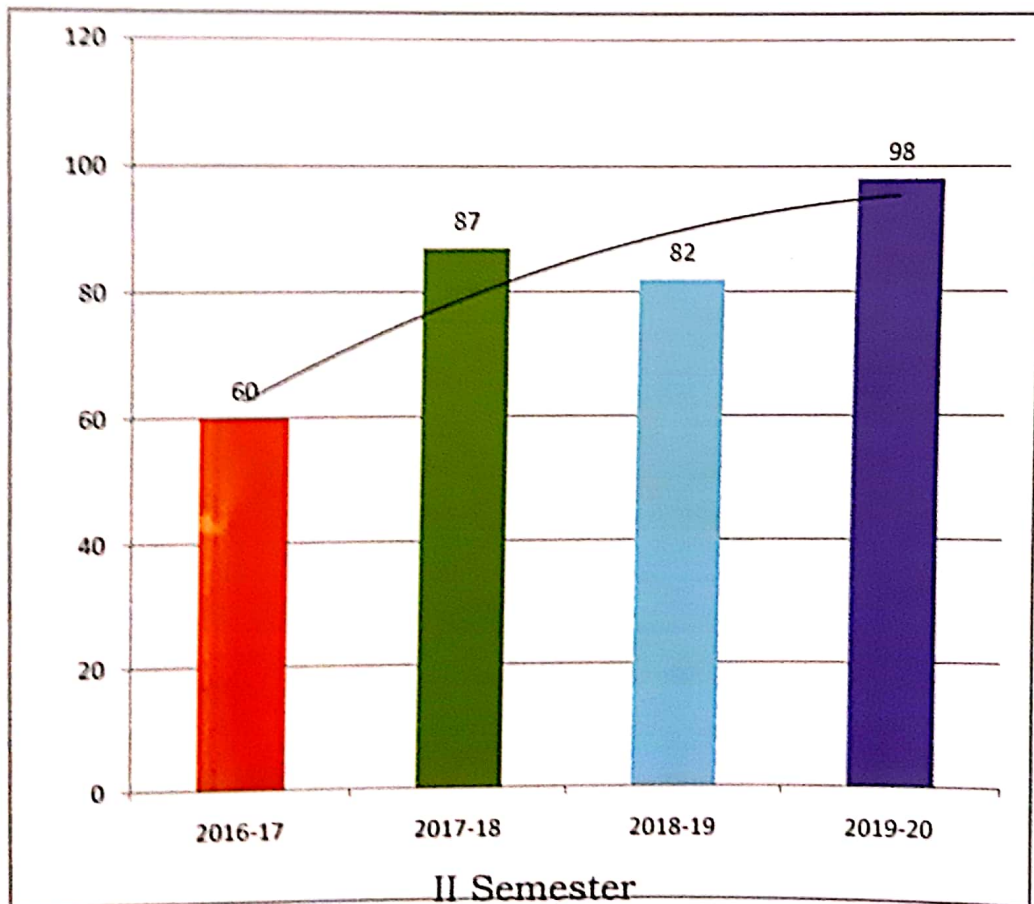

SDM College of Engineering & Technology, Dharwad - 580002
Department of Mathematics
Result Analysis

II Semester

2016-17	2017-18	2018-19	2019-20
60	87	82	98

Jenifer n
Associate Professor & Head
Dept. Of Mathematics
SDM College of Engg. & Tech.
Dharwad